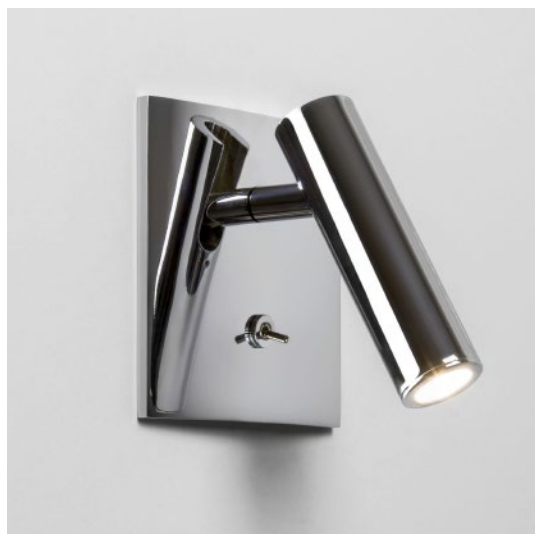

ENNA SQUARE SWITCHED 7363

SKU 1058019

astro

PRODUCT SPECIFICATION

GENERAL

FINISH:	Polished Chrome	CABLE LENGTH:	Not Applicable
MAIN MATERIAL:	Metal - Aluminium	GROSS WEIGHT:	To Be Advised
DIMENSIONS:	H:110mm W:110mm D:130mm	CLASS:	CE (Class I)
INSTALLATION ORIENTATION:	Wall Mount - Vertical	IP RATING:	IP20
CUT OUT HOLE:	70mm/2-3/4"	BATHROOM ZONE:	Zone 3
RECESS DEPTH:	35mm	VOLTAGE:	Mains 230V
FIRE RATING:	Not Applicable	PRODUCT F MARK:	Suitable for mounting on flammable materials

LAMP

LIGHT SOURCE:	High-Power LED	MACADAM ELIPSE:	3-Step
MAXIMUM WATTAGE:	1 x 3W	UGR:	Not Applicable
MAXIMUM LAMP LENGTH:	Not Applicable	BEAM ANGLE:	To Be Advised
LAMP INCLUDED?	Yes (Integral)	TILT ADJUSTMENT ANGLE:	90 (Degrees)
LUMINOUS FLUX:	111.44 (lm)	ROTATION ADJUSTMENT ANGLE:	330 (Degrees)
COLOUR TEMP:	2700 (K)	AVERAGE LIFESPAN:	54,000 (Hrs)
CRI:	80	L70:	To Be Advised
R9:	15.1		