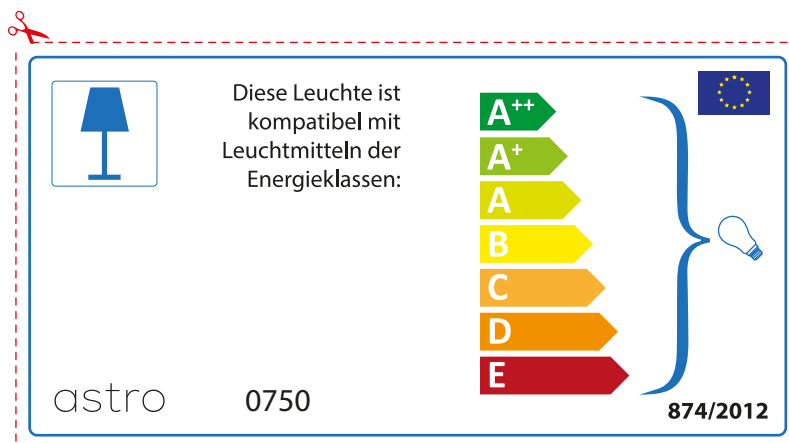

GERMAN

Bitte überprüfen Sie, ob die Abmessungen der Lampe für die Armatur passend sind, da die Größe der Lampen zwischen verschiedenen Marken variieren können