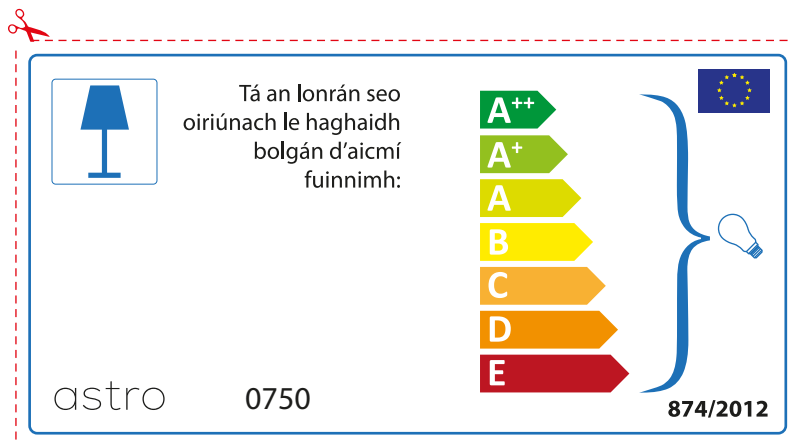

IRISH

Moltar duit toisí lampa a sheiceáil sula bhfeistíonn tú é sa lonrán, toisc gur féidir le toisí lampaí a bheith éagsúil ó bhranda go branda