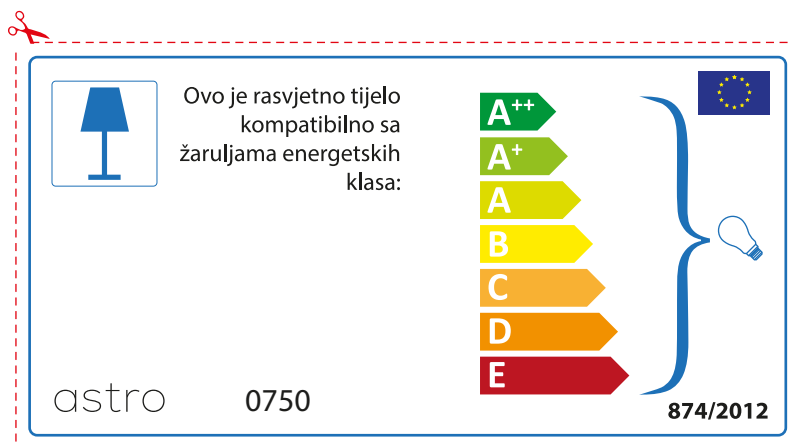

CROATIAN

Provjerite veličinu žarulje prije umetanja u rasvjetno tijelo jer se veličina žarulja razlikuje ovisno o proizvođaču