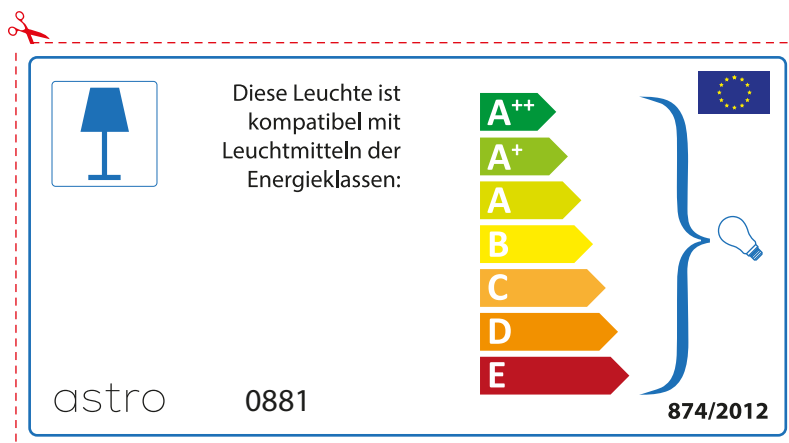

GERMAN

Bitte überprüfen Sie, ob die Abmessungen der Lampe für die Armatur passend sind, da die Größe der Lampen zwischen verschiedenen Marken variieren können