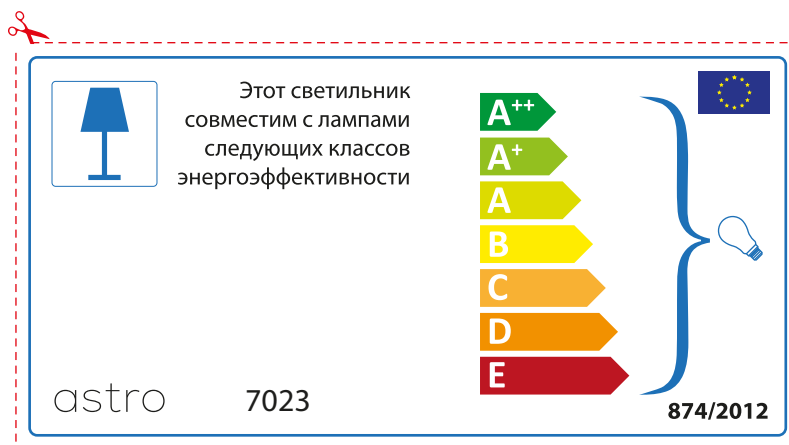

 This luminaire is compatible with bulbs of the energy classes:

A++
A+
A
B
C
D
E

astro 7023  874/2012

Detailed description: This is a rectangular energy label for an astro 7023 luminaire, oriented horizontally. It features a blue lamp icon in a box on the left. To its right, text states compatibility with bulbs of energy classes A++ through E. A vertical stack of seven colored arrows (green, light green, yellow, orange, red-orange, red) represents these classes. A blue bracket on the right groups all classes and points to a lightbulb icon. The bottom left contains the brand name 'astro' and model number '7023', and the bottom right contains the European Union flag and the reference number 874/2012.

 Diese Leuchte ist kompatibel mit Leuchtmitteln der Energieklassen:

A++
A+
A
B
C
D
E

astro 7023

 874/2012

Detailed description: This is a rectangular label for an astro lamp model 7023, oriented vertically. It features a blue lamp icon in a box on the left. To its right, the text states compatibility with light bulbs of energy classes A++ through E. A vertical stack of seven colored arrows (green, light green, yellow, orange, red-orange, red) represents these classes. A large blue bracket on the right groups all classes and points to a small light bulb icon. The label includes the text '874/2012' and the European Union flag in the top right corner. The brand name 'astro' and model number '7023' are at the bottom left. A red scissors icon is at the top left corner.

astro 7023 

874/2012

CZECH

Zkontrolujte prosím rozměr světelného zdroje pro svítidlo, protože se liší u různých značek

astro 7023

 Toto svítidlo je vhodné pro žárovky s energetickým štítkem třídy:

A++
A+
A
B
C
D
E

874/2012 

 Toto svítidlo je vhodné pro žárovky s energetickým štítkem třídy:

A++
A+
A
B
C
D
E

astro 7023

 874/2012

RUSSIAN

Просьба проверить размеры лампы для установки в этот светильник, поскольку размеры ламп могут отличаться в зависимости от производителя