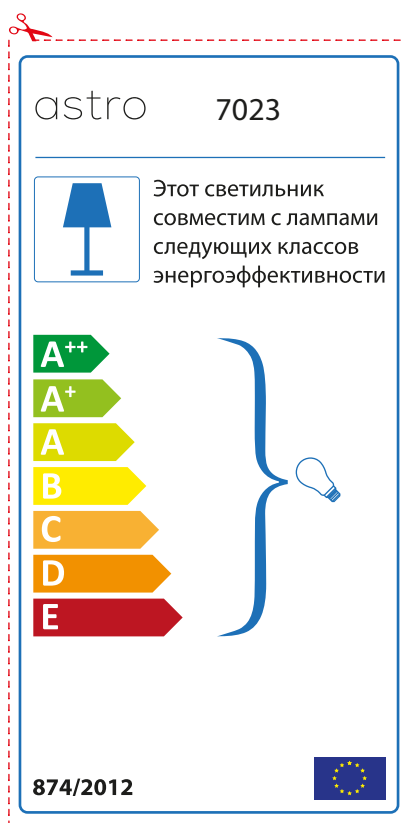

874/2012 

Detailed description: This is a rectangular energy label for an astro 7023 luminaire. It features a blue lamp icon in a box on the left. To its right, text states compatibility with bulbs of energy classes A++ through E. A vertical stack of seven colored arrows (green, light green, yellow, orange, red-orange, red) represents these classes. A blue bracket on the right groups all classes and points to a lightbulb icon. The bottom left contains the reference number 874/2012, and the bottom right contains the European Union flag.

A++
A+
A
B
C
D
E

874/2012 

Detailed description: This is a rectangular label for an astro lamp model 7023. It features a blue lamp icon in a box on the left. To its right, the text states compatibility with light bulbs of energy classes A++ through E. A vertical stack of seven colored arrows (green, light green, yellow, orange, red-orange, red) represents these classes. A large blue bracket on the right groups all classes and points to a small light bulb icon. The label includes the text '874/2012' and the European Union flag in the bottom right corner. A red scissors icon is at the top left corner.

874/2012 

 Toto svítidlo je vhodné pro žárovky s energetickým štítkem třídy:

A++
A+
A
B
C
D
E

astro 7023

 874/2012

RUSSIAN

Просьба проверить размеры лампы для установки в этот светильник, поскольку размеры ламп могут отличаться в зависимости от производителя