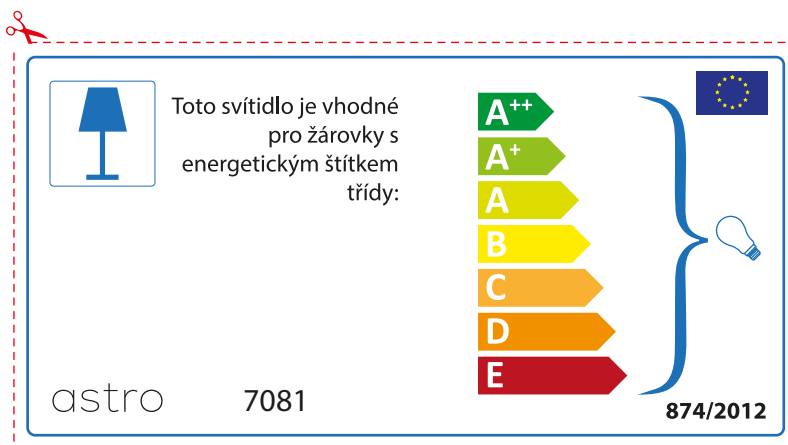

CZECH

Zkontrolujte prosím rozměr světelného zdroje pro svítidlo, protože se liší u různých značek