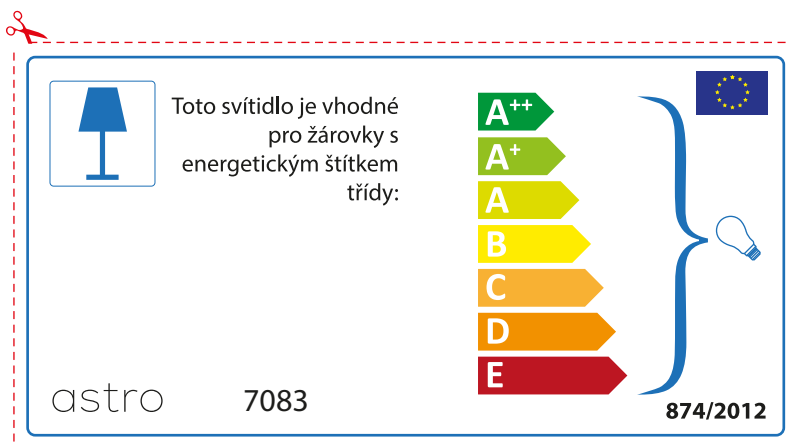

CZECH

Zkontrolujte prosím rozměr světelného zdroje pro svítidlo, protože se liší u různých značek