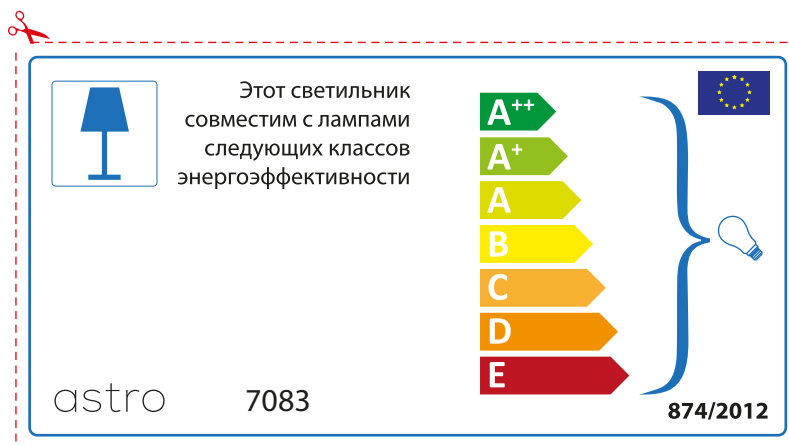

RUSSIAN

Просьба проверить размеры лампы для установки в этот светильник, поскольку размеры ламп могут отличаться в зависимости от производителя