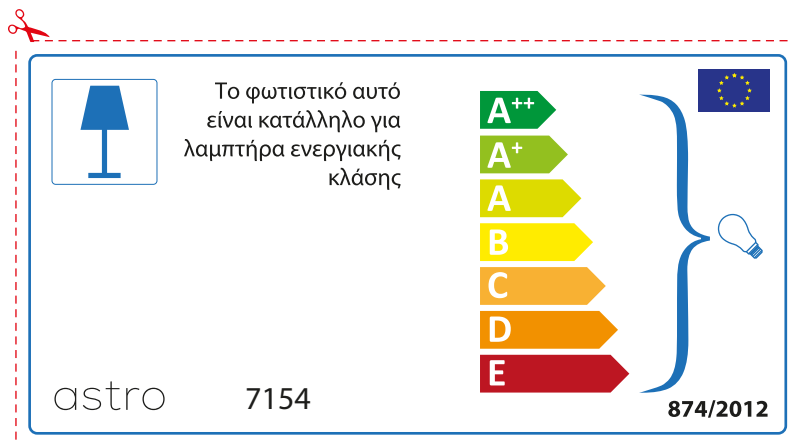

GREEK

Ελέγξτε προσεκτικά τις διαστάσεις του λαμπτήρα ώστε να είναι κατάλληλοι για το συγκεκριμένο φωτιστικό γιατί οι διαστάσεις ίδιου τύπου λαμπτήρα πολλές φορές διαφέρουν ανάλογα την εταιρία κατασκευής