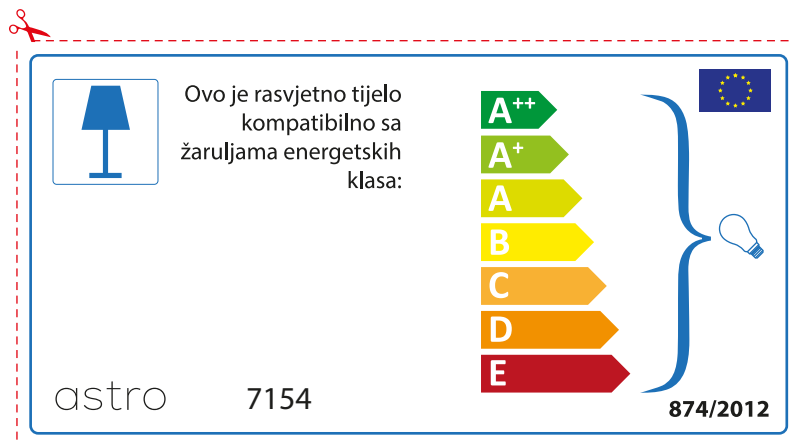

 Ce luminaire est compatible avec des sources de classes:

A++
A+
A
B
C
D
E

astro 7154

874/2012

Detailed description: This is a rectangular label for the Astro 7154 luminaire, oriented vertically. It features a blue lamp icon in a box at the top left. To its right, the text states 'Ce luminaire est compatible avec des sources de classes:'. Below this, a vertical energy efficiency scale is shown with seven colored arrows pointing right, labeled A++ (green), A+ (light green), A (yellow-green), B (yellow), C (orange), D (dark orange), and E (red). A blue bracket on the right side of the scale groups the A++ through A classes together, with a small lightbulb icon next to it. At the top right is the European Union flag. At the bottom left is the text 'astro 7154' and at the bottom right is the text '874/2012'. A red dashed border surrounds the label, with a scissors icon at the top left corner.

A++
A+
A
B
C
D
E

874/2012 

 Corpurile de iluminat sunt compatibile cu surse de lumina din clasa:

A++
A+
A
B
C
D
E

astro 7154 

874/2012

CROATIAN

Provjerite veličinu žarulje prije umetanja u rasvjetno tijelo jer se veličina žarulja razlikuje ovisno o proizvođaču