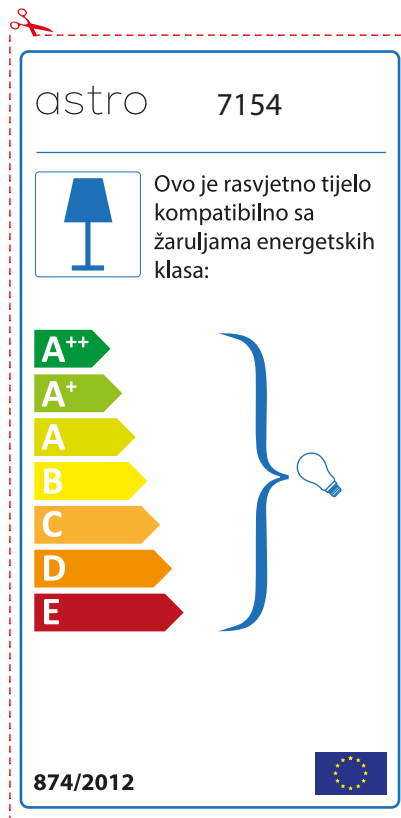

 Ce luminaire est compatible avec des sources de classes:

A++
A+
A
B
C
D
E

astro 7154

874/2012

Detailed description: This is a rectangular label for the Astro 7154 luminaire, oriented vertically. It features a blue lamp icon in a box at the top left. To its right, the text states 'Ce luminaire est compatible avec des sources de classes:'. Below this, a vertical energy efficiency scale is shown with seven colored arrows pointing right, labeled A++ (green), A+ (light green), A (yellow-green), B (yellow), C (orange), D (dark orange), and E (red). A blue bracket on the right side of the scale groups the A++ through A classes together, with a small lightbulb icon next to it. At the top right is the European Union flag. At the bottom left is the text 'astro 7154' and at the bottom right is the text '874/2012'. A red dashed border surrounds the label, with a scissors icon at the top left corner.

A++
A+
A
B
C
D
E

874/2012 

 Corpurile de iluminat sunt compatibile cu surse de lumina din clasa:

A++
A+
A
B
C
D
E

astro 7154 

874/2012

CROATIAN

Provjerite veličinu žarulje prije umetanja u rasvjetno tijelo jer se veličina žarulja razlikuje ovisno o proizvođaču