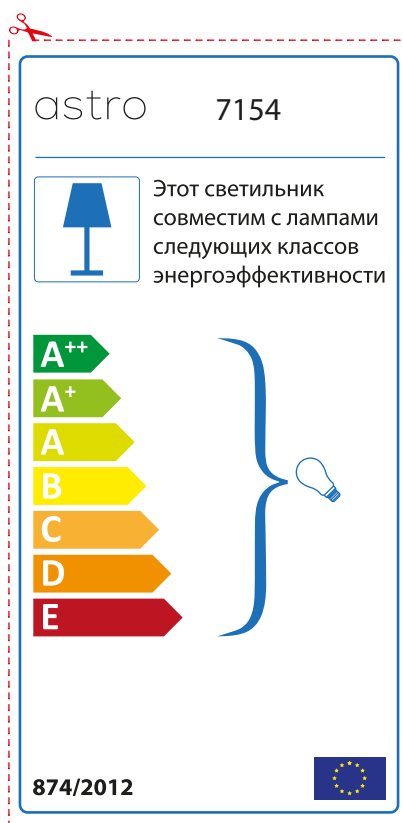

RUSSIAN

Просьба проверить размеры лампы для установки в этот светильник, поскольку размеры ламп могут отличаться в зависимости от производителя