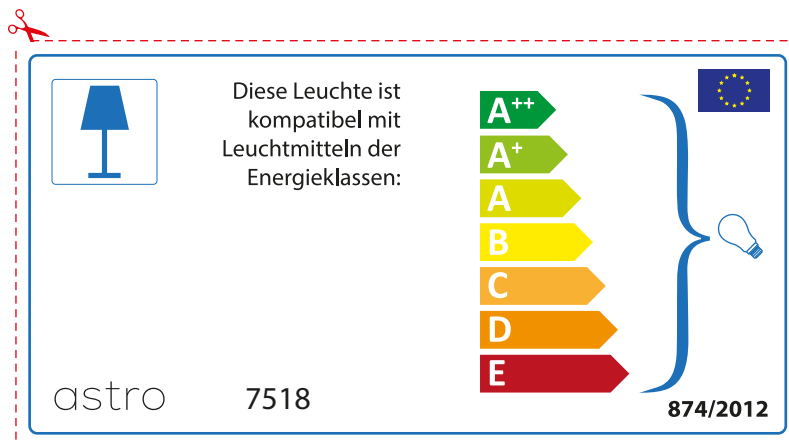

GERMAN

Bitte überprüfen Sie, ob die Abmessungen der Lampe für die Armatur passend sind, da die Größe der Lampen zwischen verschiedenen Marken variieren können