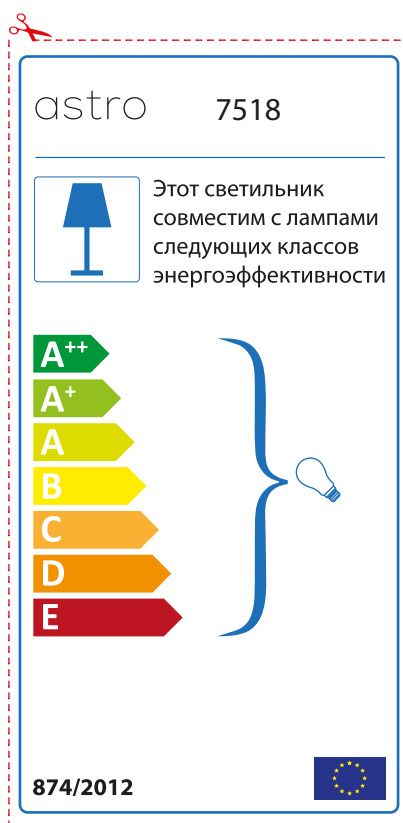

874/2012 

Detailed description: This is a rectangular label for an astro 7518 luminaire. It features a blue lamp icon in a box on the left. To its right, text states compatibility with bulbs of energy classes A++ through E. A vertical stack of seven colored arrows (green, light green, yellow, orange, red-orange, red) represents these classes. A large blue bracket on the right groups all classes and points to a lightbulb icon. The bottom left contains the code '874/2012' and the bottom right contains the European Union flag. A red dashed border with a scissors icon at the top left indicates where to cut.

 This luminaire is compatible with bulbs of the energy classes:

A++
A+
A
B
C
D
E

astro 7518

874/2012

Detailed description: This is a rectangular label for an astro 7518 luminaire, oriented horizontally. It features a blue lamp icon in a box on the left. To its right, text states compatibility with bulbs of energy classes A++ through E. A vertical stack of seven colored arrows (green, light green, yellow, orange, red-orange, red) represents these classes. A large blue bracket on the right groups all classes and points to a lightbulb icon. The top right contains the European Union flag. The bottom left contains the code '874/2012' and the bottom right contains the text 'astro 7518'. A red dashed border with a scissors icon at the top left indicates where to cut.

 Toto svítidlo je vhodné pro žárovky s energetickým štítkem třídy:

A++
A+
A
B
C
D
E

astro 7518 

874/2012

RUSSIAN

Просьба проверить размеры лампы для установки в этот светильник, поскольку размеры ламп могут отличаться в зависимости от производителя