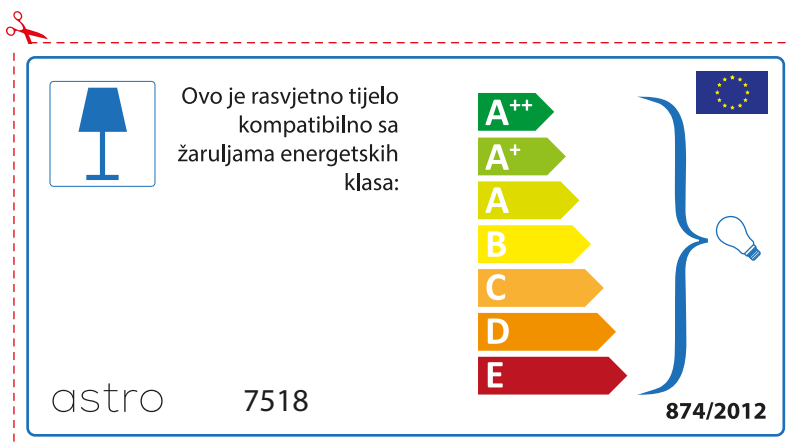

874/2012 

Detailed description: This is a rectangular label for an astro 7518 luminaire. It features a blue lamp icon in a box on the left. To its right, text states compatibility with bulbs of energy classes A++ through E. A vertical stack of seven colored arrows (green, light green, yellow, orange, red-orange, red) represents these classes. A large blue bracket on the right groups all classes and points to a lightbulb icon. The bottom left contains the code '874/2012' and the bottom right contains the European Union flag. A red dashed border with a scissors icon at the top left indicates where to cut.

A++
A+
A
B
C
D
E

874/2012 

 Corpurile de iluminat sunt compatibile cu surse de lumina din clasa:

A++
A+
A
B
C
D
E

astro 7518 

874/2012

CROATIAN

Provjerite veličinu žarulje prije umetanja u rasvjetno tijelo jer se veličina žarulja razlikuje ovisno o proizvođaču

SPANISH

Por favor, comprobar las dimensiones de las lámparas para esta luminaria. Las dimensiones de las lámparas pueden variar entre las diferentes marcas

astro 7518

 Esta luminaria es compatible con lámparas de clase energética:

A++
A+
A
B
C
D
E

874/2012 

Detailed description: This is a rectangular label for the Astro 7518 luminaire. It features a blue lamp icon in a box on the left. To its right, text states compatibility with energy classes A++ through E. A vertical stack of seven colored arrows (green, light green, yellow, orange, red-orange, red) represents these classes. A large blue bracket on the right groups all classes and points to a light bulb icon. The bottom left contains the text '874/2012' and the bottom right contains the European Union flag. A red dashed border with a scissors icon at the top left indicates where to cut.