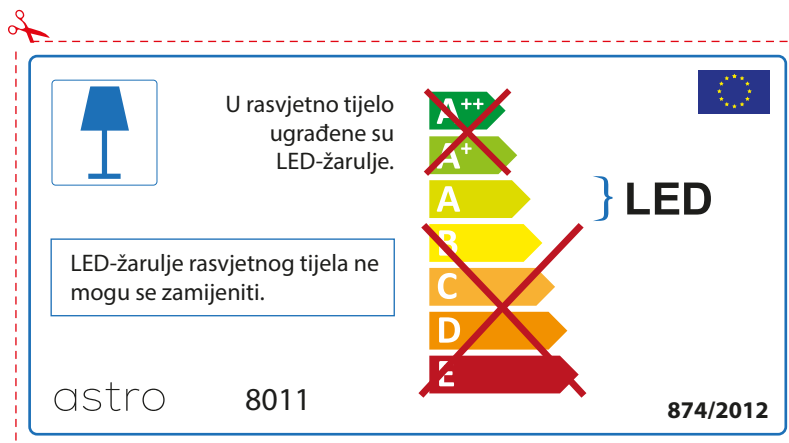

CROATIAN

Provjerite veličinu žarulje prije umetanja u rasvjetno tijelo jer se veličina žarulja razlikuje ovisno o proizvođaču