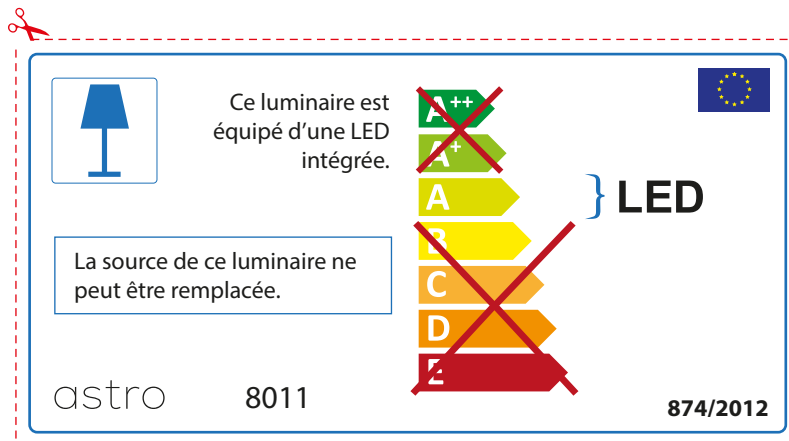

FRENCH

Prenez soin de vérifier le dimensions des lampes (celles-ci varient selon les fournisseurs) afin de vous assurer qu'elles rentrent physiquement dans le luminaire