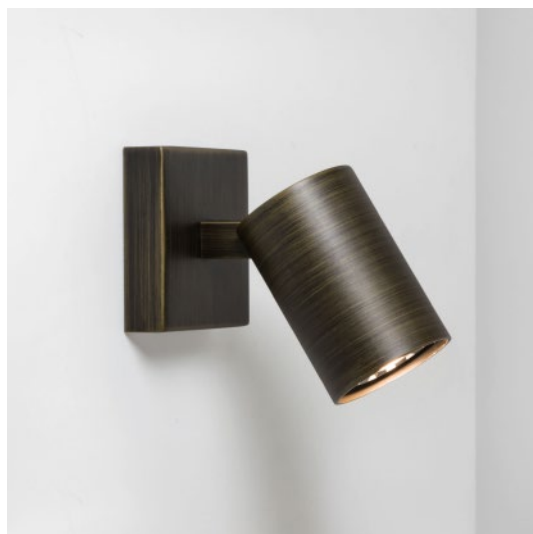

# ASCOLI SINGLE 6145

SKU 1286004

astro

### GENERAL

<b>FINISH:</b>	Bronze Effect	<b>CABLE LENGTH:</b>	Not Applicable
<b>MAIN MATERIAL:</b>	Metal - Mild Steel	<b>GROSS WEIGHT:</b>	0.625 (Kg)
<b>DIMENSIONS:</b>	H: 130mm W: 80mm D: 80mm	<b>CLASS:</b>	CE (Class I)
<b>INSTALLATION ORIENTATION:</b>	Ceiling Mount / Wall Mount	<b>IP RATING:</b>	IP20
<b>CUT OUT HOLE:</b>	Not Applicable	<b>BATHROOM ZONE:</b>	Zone 3
<b>RECESS DEPTH:</b>	Not Applicable	<b>VOLTAGE:</b>	Mains 230 (V)
<b>FIRE RATING:</b>	Not Applicable	<b>PRODUCT F MARK:</b>	Suitable for mounting on flammable materials

### LAMP

<b>LIGHT SOURCE:</b>	GU10	<b>MACADAM ELIPSE:</b>	Not Applicable
<b>MAXIMUM WATTAGE:</b>	50W	<b>UGR:</b>	Not Applicable
<b>MAXIMUM LAMP LENGTH:</b>	57mm	<b>BEAM ANGLE:</b>	Lamp Dependent
<b>LAMP INCLUDED?</b>	No	<b>TILT ADJUSTMENT ANGLE:</b>	90 (Degrees)
<b>LUMINOUS FLUX:</b>	Lamp Dependent	<b>ROTATION ADJUSTMENT ANGLE:</b>	330 (Degrees)
<b>COLOUR TEMP:</b>	Lamp Dependent	<b>AVERAGE LIFESPAN:</b>	Lamp Dependent
<b>CRI:</b>	Lamp Dependent	<b>L70:</b>	Not Applicable
<b>R9:</b>	Lamp Dependent		