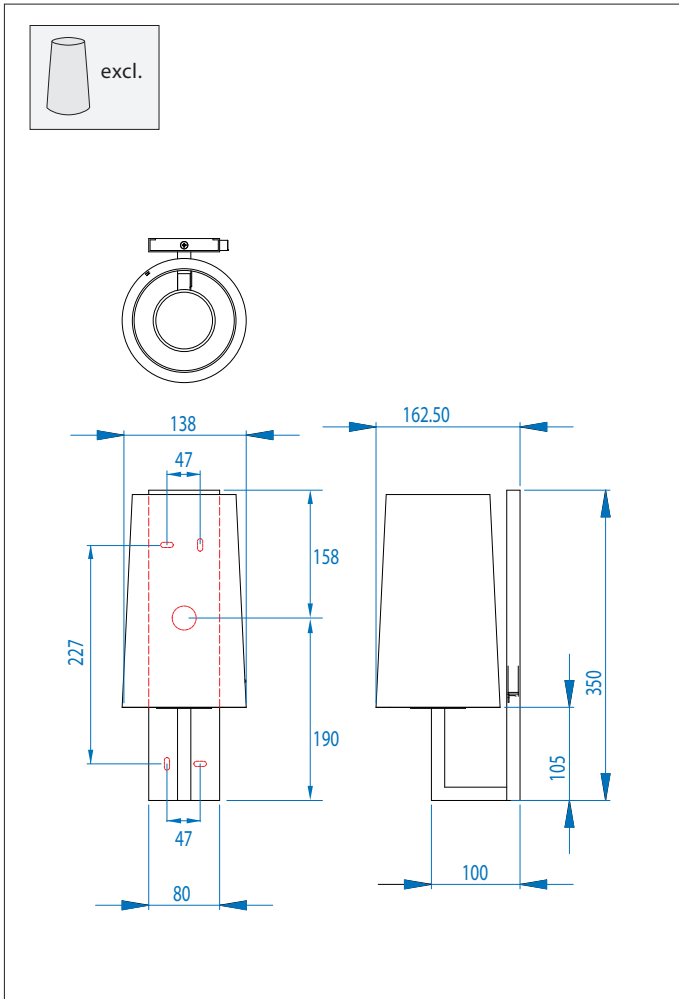

# 0988 Riva 350

1 x 60w E27		excl.
----------------	--	-------

Zone	<b>2</b>	3
------	----------	---

x 6

Astro Lighting Ltd.  
G2 River Way, Harlow  
CM20 2DP, Great Britain

T: +44 (0) 1279 427001  
F: +44 (0) 1279 427002  
sales@astrolighting.co.uk  
www.astrolighting.co.uk