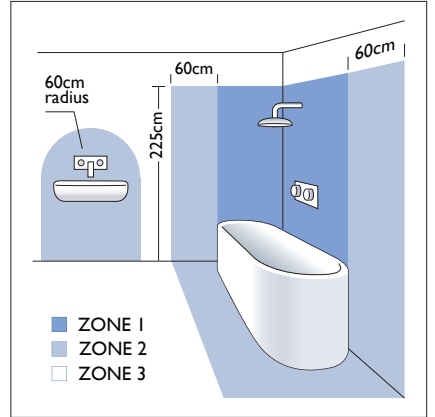

# 0988 Riva 350

1 x 60w E27		excl.
----------------	--	-------

Zone	<b>2</b>	3
------	----------	---

x 6

Astro Lighting Ltd.  
G2 River Way, Harlow  
CM20 2DP, Great Britain

T: +44 (0) 1279 427001  
F: +44 (0) 1279 427002  
sales@astrolighting.co.uk  
www.astrolighting.co.uk