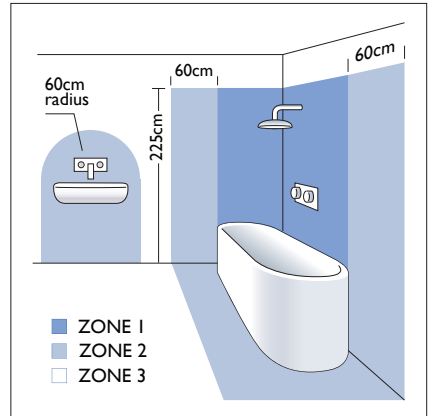

0995 Momo Single

1 x 60w E27		excl.
----------------	--	-------

Zone	2	3
------	----------	----------

Astro Lighting Ltd.
G2 River Way, Harlow
CM20 2DP, Great Britain

T: +44 (0) 1279 427001
F: +44 (0) 1279 427002
sales@astrolighting.co.uk
www.astrolighting.co.uk