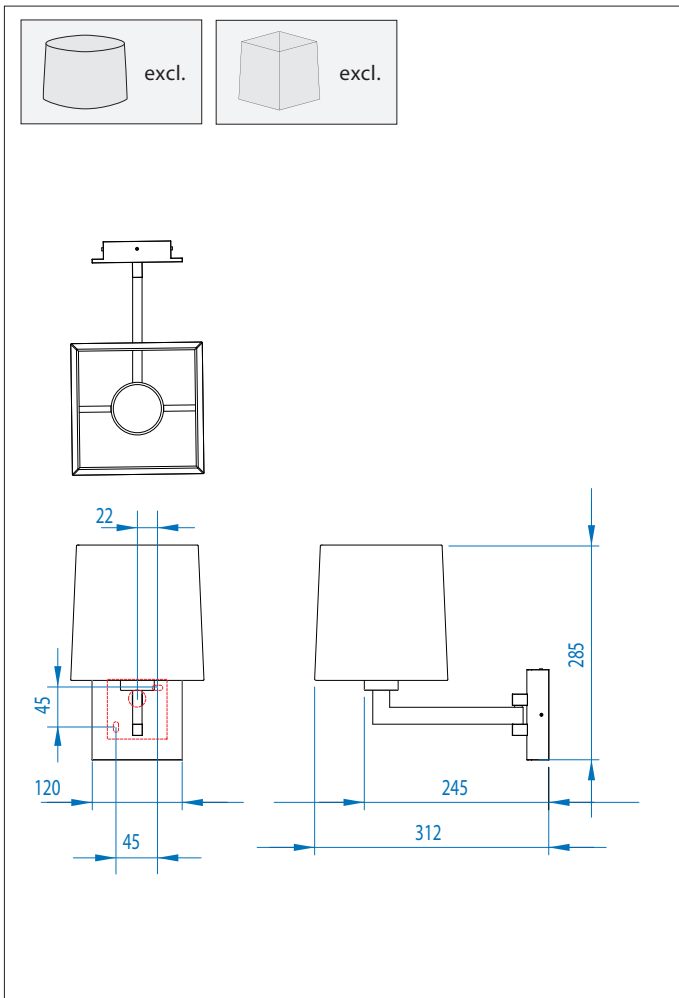

0995 Momo Single

1 x 60w E27		excl.
----------------	--	-------

Zone	2	3
------	----------	----------

Astro Lighting Ltd.
G2 River Way, Harlow
CM20 2DP, Great Britain

T: +44 (0) 1279 427001
F: +44 (0) 1279 427002
sales@astrolighting.co.uk
www.astrolighting.co.uk