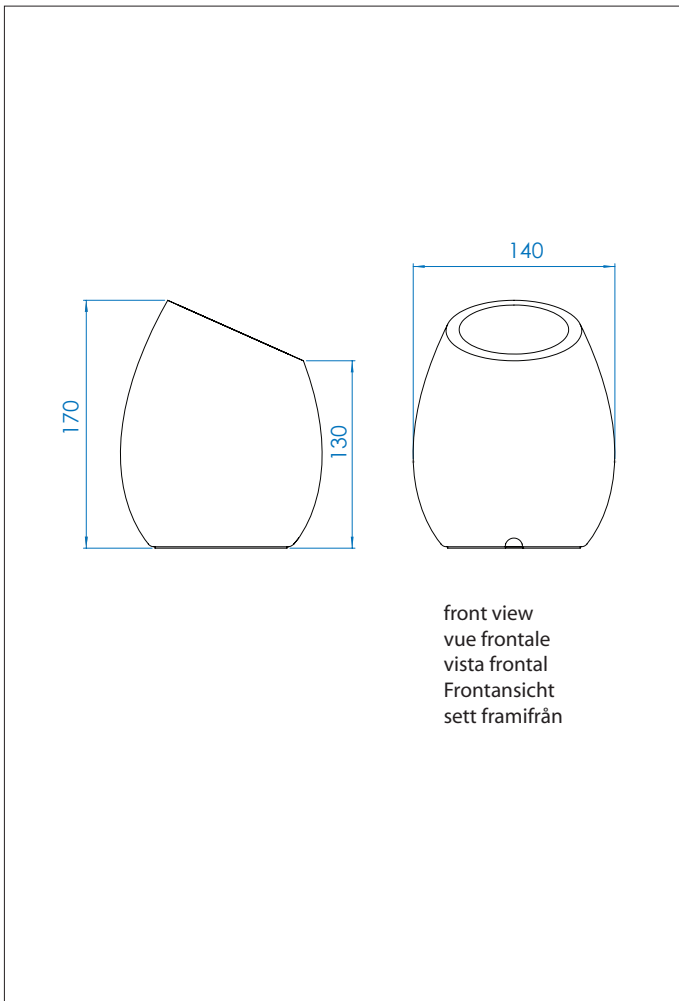

4532 Limina

1 x 50w max GU10		excl.
---------------------	--	-------

Zone	3
------	----------

Astro Lighting Ltd.
G2 River Way, Harlow
CM20 2DP, Great Britain

T: +44 (0) 1279 427001
F: +44 (0) 1279 427002
sales@astrolighting.co.uk
www.astrolighting.co.uk