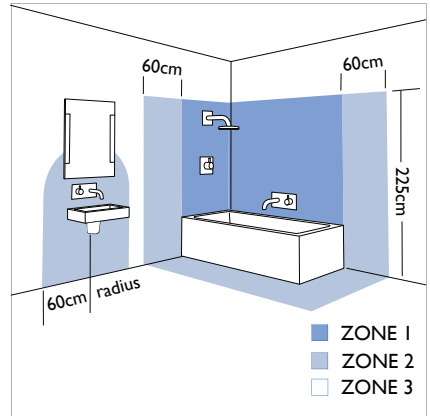

4532 Limina

1 x 50w max GU10		excl.
---------------------	--	-------

Zone	3
------	----------

Astro Lighting Ltd.
G2 River Way, Harlow
CM20 2DP, Great Britain

T: +44 (0) 1279 427001
F: +44 (0) 1279 427002
sales@astrolighting.co.uk
www.astrolighting.co.uk