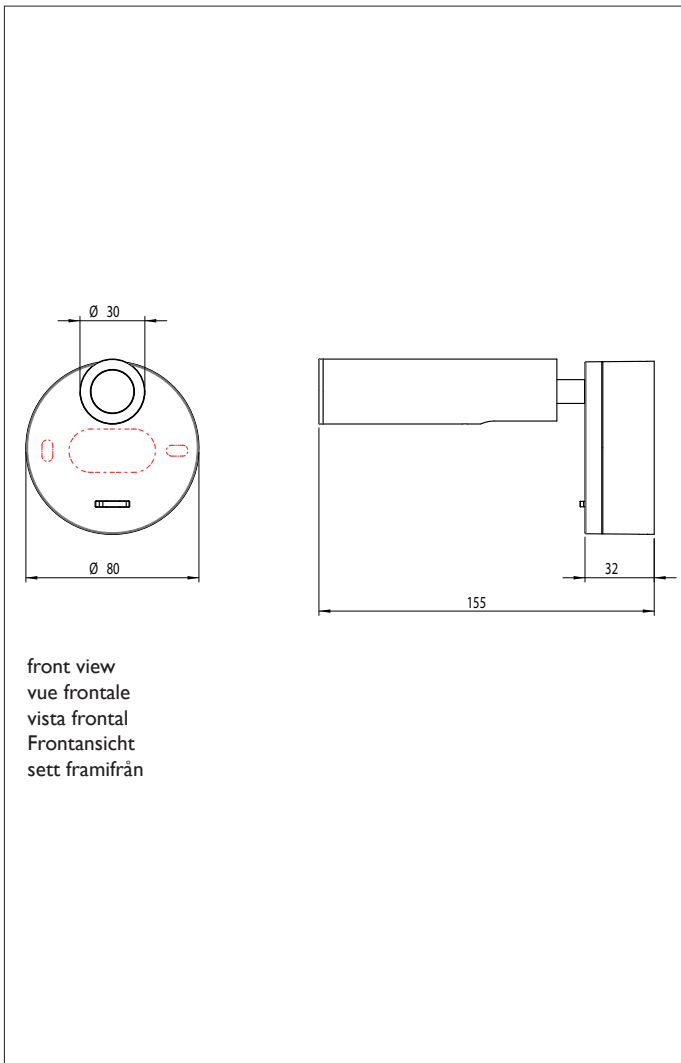

7357 Enna Surface

■ astro

1x3w LED		incl.
700mA Driver		incl.
27000K*	95 lm*	CRI 80*

Zone 3

*based on 85% driver efficiency

Astro Lighting Ltd.
G2 River Way, Harlow
CM20 2DP, Great Britain

T: +44 (0) 1279 427001
F: +44 (0) 1279 427002
sales@astrolighting.co.uk
www.astrolighting.co.uk