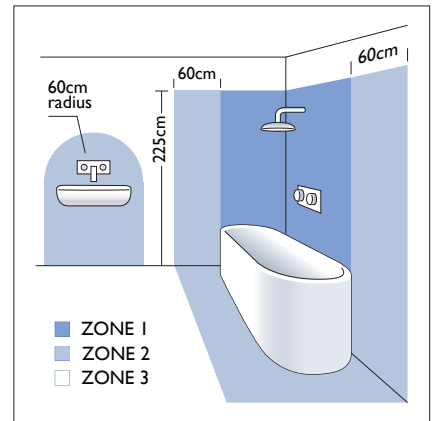

7357 Enna Surface

■ astro

1x3w LED		incl.
700mA Driver		incl.
27000K*	95 lm*	CRI 80*

Zone 3

*based on 85% driver efficiency

Astro Lighting Ltd.
G2 River Way, Harlow
CM20 2DP, Great Britain

T: +44 (0) 1279 427001
F: +44 (0) 1279 427002
sales@astrolighting.co.uk
www.astrolighting.co.uk