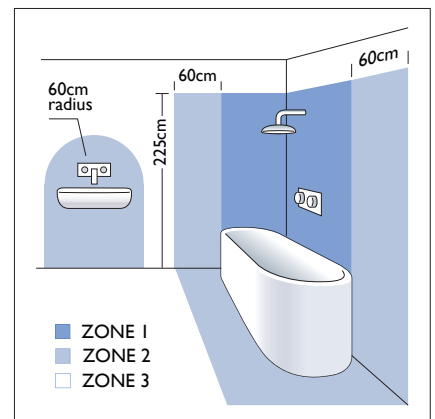

7360 Enna Square Switched

■ astro

1x3w LED		incl.
700mA Driver		incl.
2700K*	95 lm*	CRI 80*

Zone	3
------	----------

*based on 85% driver efficiency

Astro Lighting Ltd.
G2 River Way, Harlow
CM20 2DP, Great Britain