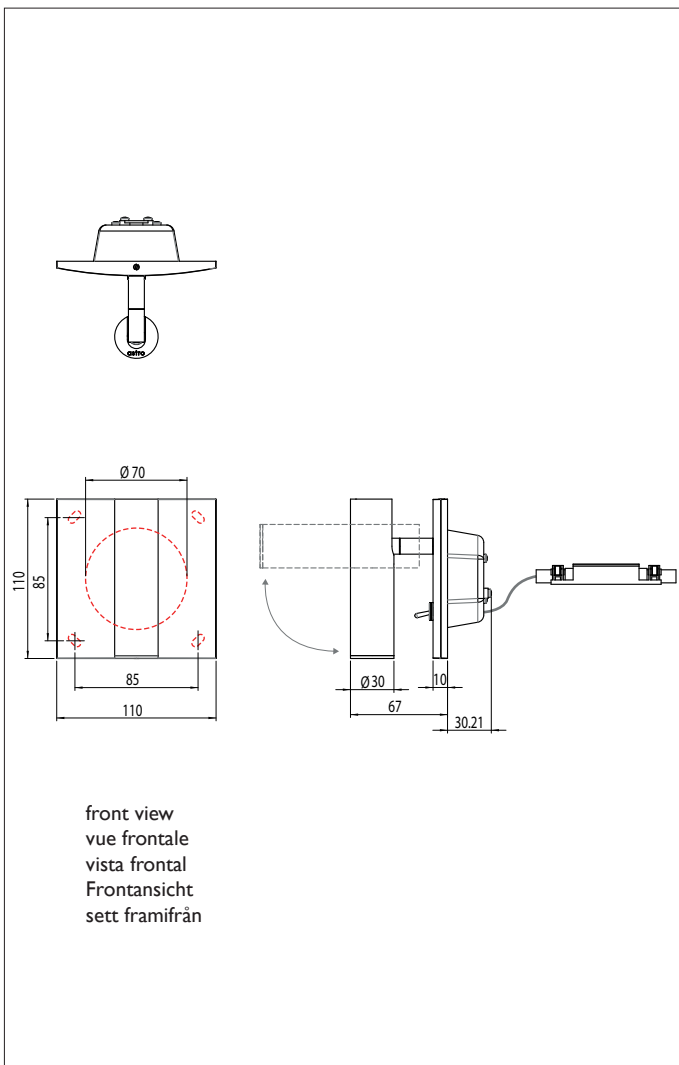

7360 Enna Square Switched

■ astro

1x3w LED		incl.
700mA Driver		incl.
2700K*	95 lm*	CRI 80*

Zone	3
------	----------

*based on 85% driver efficiency

Astro Lighting Ltd.
G2 River Way, Harlow
CM20 2DP, Great Britain