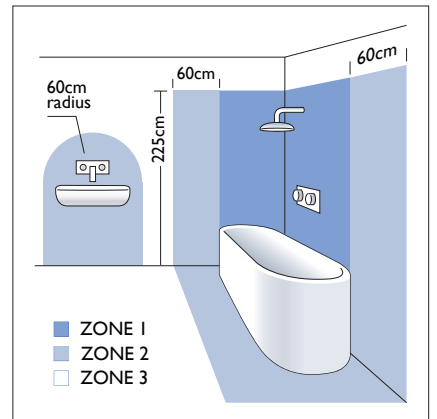

7409 Avlon 900

astro

22w LED		incl.
350mA Driver		incl.
3000K*	88 lm*	CRI 85*

Zone	2	3
------	----------	----------

Astro Lighting Ltd.
G2 River Way, Harlow
CM20 2DP, Great Britain

T: +44 (0) 1279 427001
F: +44 (0) 1279 427002
sales@astrolighting.co.uk
www.astrolighting.co.uk