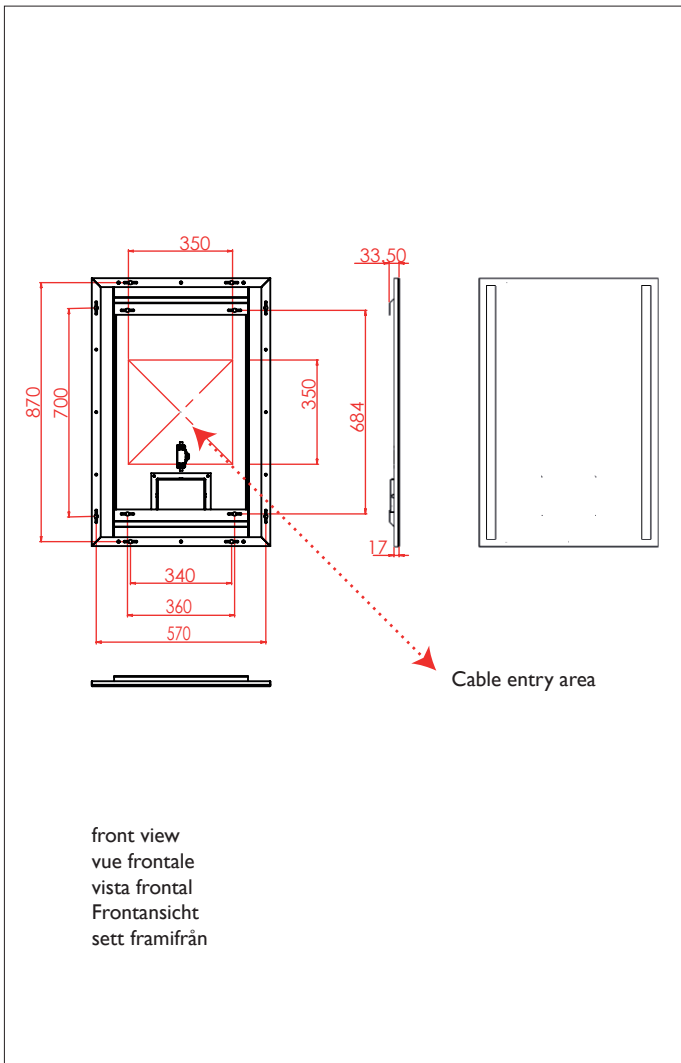

7409 Avlon 900

astro

22w LED		incl.
350mA Driver		incl.
3000K*	88 lm*	CRI 85*

Zone	2	3
------	----------	----------

Astro Lighting Ltd.
G2 River Way, Harlow
CM20 2DP, Great Britain

T: +44 (0) 1279 427001
F: +44 (0) 1279 427002
sales@astrolighting.co.uk
www.astrolighting.co.uk