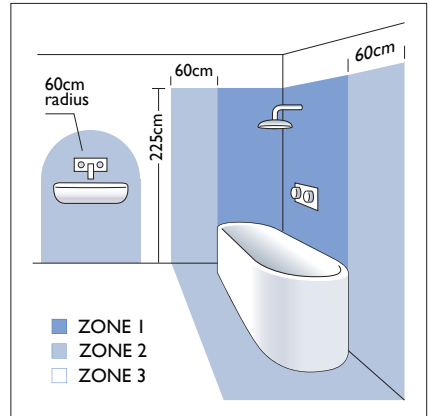

6005 Polar

3 x 50w GU10		excl.
-----------------	--	-------

Zones	3
-------	----------

Astro Lighting Ltd.
 G2 River Way, Harlow
 CM20 2DP, Great Britain
 T: +44 (0) 1279 427001
 F: +44 (0) 1279 427002
 sales@astrolighting.co.uk
 www.astrolighting.co.uk