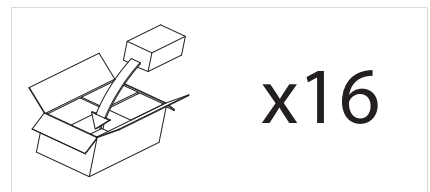

6005 Polar

3 x 50w GU10		excl.
-----------------	--	-------

Zones	3
-------	----------

Astro Lighting Ltd.
 G2 River Way, Harlow
 CM20 2DP, Great Britain
 T: +44 (0) 1279 427001
 F: +44 (0) 1279 427002
 sales@astrolighting.co.uk
 www.astrolighting.co.uk