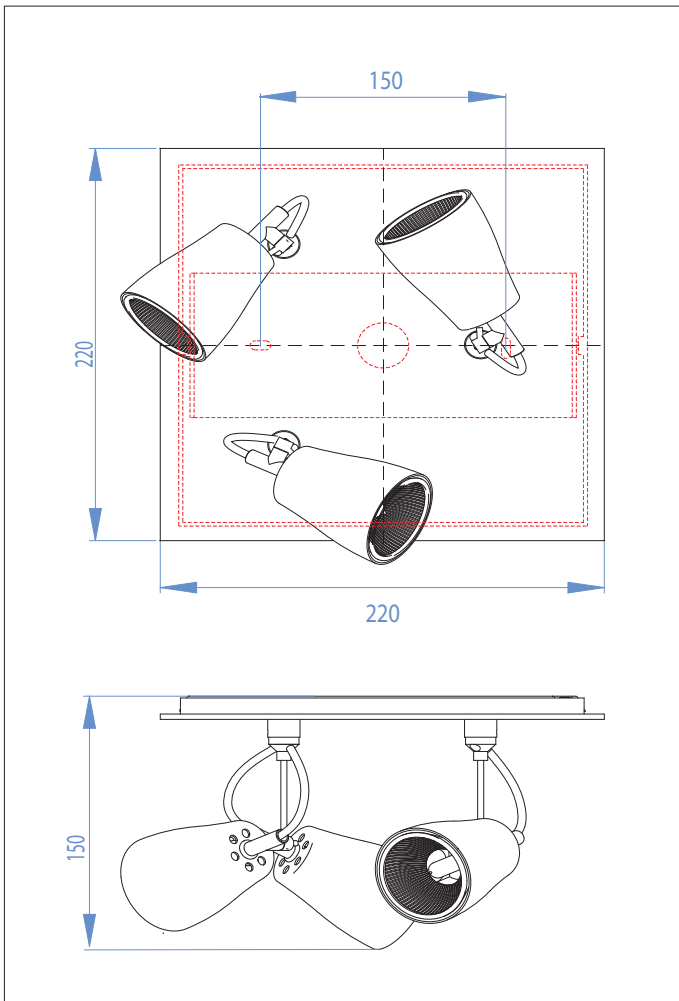

6005 Polar

3 x 50w GU10		excl.
-----------------	--	-------

Zones	3
-------	----------

Astro Lighting Ltd.
 G2 River Way, Harlow
 CM20 2DP, Great Britain
 T: +44 (0) 1279 427001
 F: +44 (0) 1279 427002
 sales@astrolighting.co.uk
 www.astrolighting.co.uk