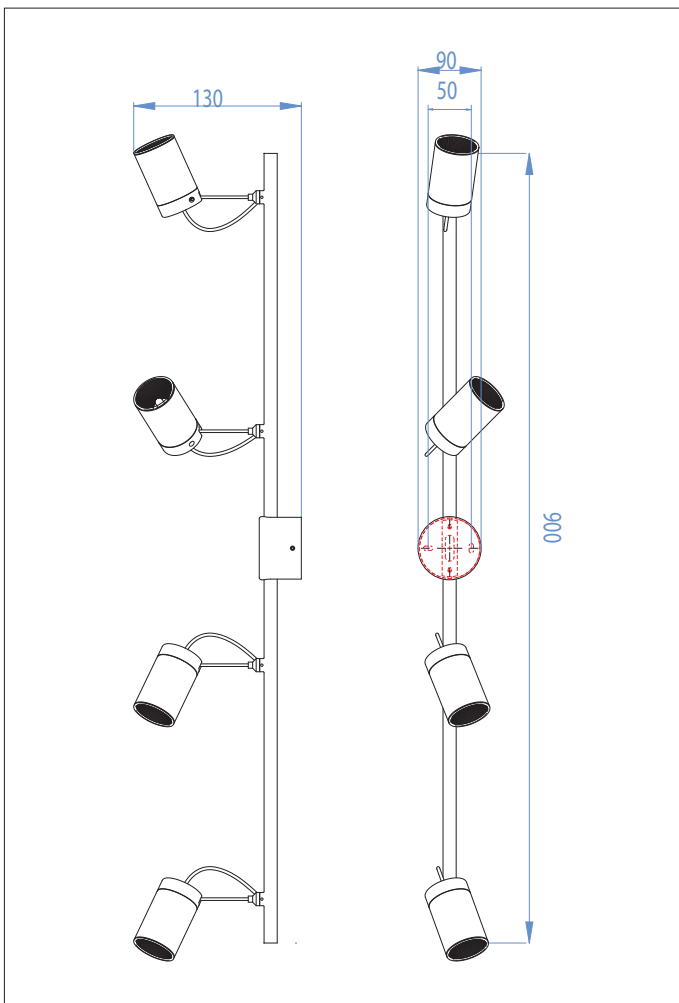

6058 Montana

4 x 50w GU10		excl.
-----------------	--	-------

Zones	3
-------	----------

Astro Lighting Ltd.
 G2 River Way, Harlow
 CM20 2DP, Great Britain
 T: +44 (0) 1279 427001
 F: +44 (0) 1279 427002
 sales@astrolighting.co.uk
 www.astrolighting.co.uk