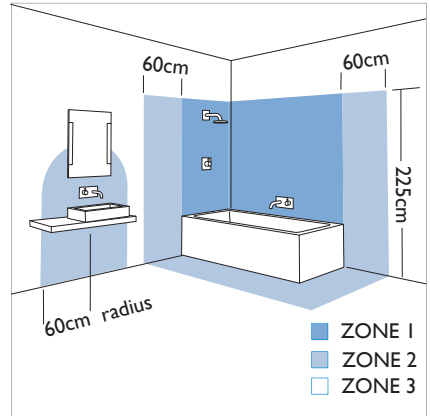

6058 Montana

4 x 50w GU10		excl.
-----------------	--	-------

Zones	3
-------	----------

Astro Lighting Ltd.
 G2 River Way, Harlow
 CM20 2DP, Great Britain
 T: +44 (0) 1279 427001
 F: +44 (0) 1279 427002
 sales@astrolighting.co.uk
 www.astrolighting.co.uk